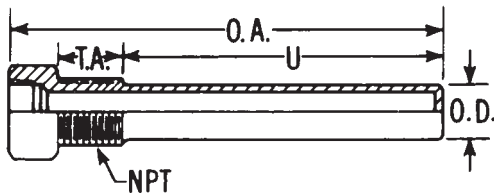

### “K” SERIES THERMOWELLS

(Fits 5/8" O.D. Bulb with 1/2" NPSM Swivel Nut)

		PART NUMBERS – 3/4 NPT		
A	U	BRASS	304 SS	316 SS
4	2½	S3B4K	S3G4K	S3J4K
6	4½	S3B6K	S3G6K	S3J6K

### “5F” SERIES THERMOWELL

(Fits 5/8" O.D. Bulb with 1-20 NEF-2B Swivel Nut)

O.A.		PART NUMBERS – 3/4 NPT**		
LENGTH	U DIM.	BRASS	304 SS	316 SS
4¼	2½	D1E5F2	D6E5F2	D4E5F2
6¼	5	D1M5F2	D6M5F2	D4M5F2