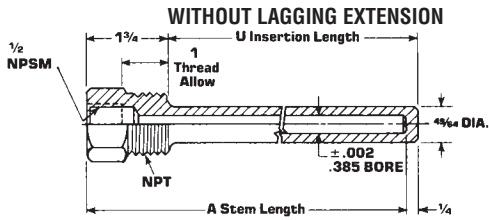

### “K” SERIES THERMOWELLS

(Fits 5/8" O.D. Bulb with 1/2" NPSM Swivel Nut)

		PART NUMBERS – 3/4 NPT		
A	U	BRASS	304 SS	316 SS
4	2½	S3B4K	S3G4K	S3J4K
6	4½	S3B6K	S3G6K	S3J6K

### “5F” SERIES THERMOWELL

(Fits 5/8" O.D. Bulb with 1-20 NEF-2B Swivel Nut)

O.A.		PART NUMBERS – 3/4 NPT**		
LENGTH	U DIM.	BRASS	304 SS	316 SS
4¼	2½	D1E5F2	D6E5F2	D4E5F2
6¼	5	D1M5F2	D6M5F2	D4M5F2